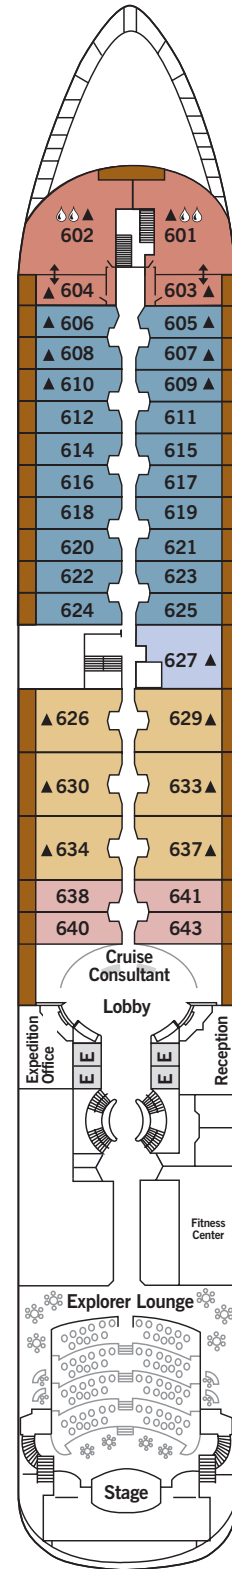

SILVER CLOUD

DECK 3
Changing Room
Medical Centre

DECK 4
The Restaurant
La Dame
Laundrette

DECK 5
Dolce Vita
Boutique
Photo Studio

DECK 6
Explorer Lounge
Fitness Centre
Reception/Guest Relations
Expedition Office

DECK 7
La Terrazza
Zagara Beauty Spa
Library

DECK 8
The Bridge
Pool
Pool Bar
The Grill
Panorama Lounge
Connoisseur's Corner

DECK 9
Tor's Observation Lounge
Jogging Track

SUITE CATEGORIES

- Owner's Suite ●
- Grand Suite ●
- Royal Suite ●
- Silver Suite ●
- Medallion Suite ●
- Deluxe Veranda Suite ●
- Veranda Suite ●
- Vista Suite ●

SPECIFICATIONS

- Crew 212
- Build 1994
- Guests 240 in Polar waters
- Officers European
- Tonnage 17,400
- Length 514.14 Feet/156.7 Metres
- Width 70.62 Feet/21.5 Metres
- Speed 18 Knots
- Passenger Decks 7
- Connecting Suites ⇕
- 3rd Guest Capacity ▲
- Bath/Shower Combination ⚿
- Bath & Separate Shower ⚿
- Disabled Suites ♿
- 449, 451
- Refurbished 2017
- Registry Bahamas
- Ice-class Rating 1C

Deck plans are for illustration purposes only and may be subject to change.

Suite diagrams shown are for illustration purposes only and may vary from actual square footage. Please refer to suite specifications for square footage.