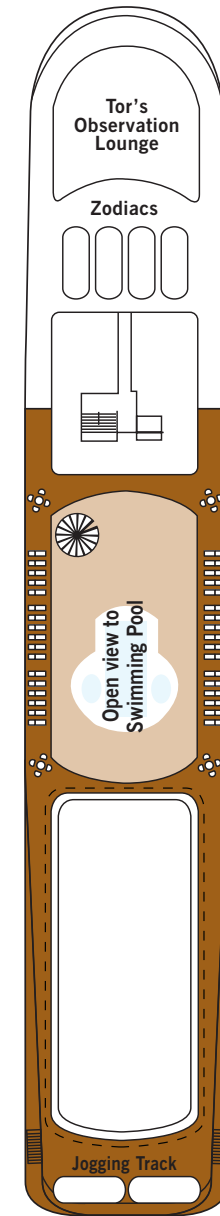

SILVER CLOUD

DECK 3
Changing Room
Medical Centre

DECK 4
The Restaurant
La Dame
Laundrette

DECK 5
Dolce Vita
Boutique
Photo Studio

DECK 6
Explorer Lounge
Fitness Centre
Reception/Guest Relations
Expedition Office

DECK 7
La Terrazza
Zagara Beauty Spa
Library

DECK 8
The Bridge
Pool
Pool Bar
The Grill
Panorama Lounge
Connoisseur's Corner

DECK 9
Tor's Observation Lounge
Jogging Track

SUITE CATEGORIES

- Owner's Suite ●
- Grand Suite ●
- Royal Suite ●
- Silver Suite ●
- Medallion Suite ●
- Deluxe Veranda Suite ●
- Veranda Suite ●
- Vista Suite ●

SPECIFICATIONS

- Crew 212
- Build 1994
- Guests 240 in Polar waters
- Officers European
- Tonnage 17,400
- Length 514.14 Feet/156.7 Metres
- Width 70.62 Feet/21.5 Metres
- Speed 18 Knots
- Passenger Decks 7
- Connecting Suites ⇕
- 3rd Guest Capacity ▲
- Bath/Shower Combination ⚿
- Bath & Separate Shower ⚿
- Disabled Suites ♿
- 449, 451
- Refurbished 2017
- Registry Bahamas
- Ice-class Rating 1C