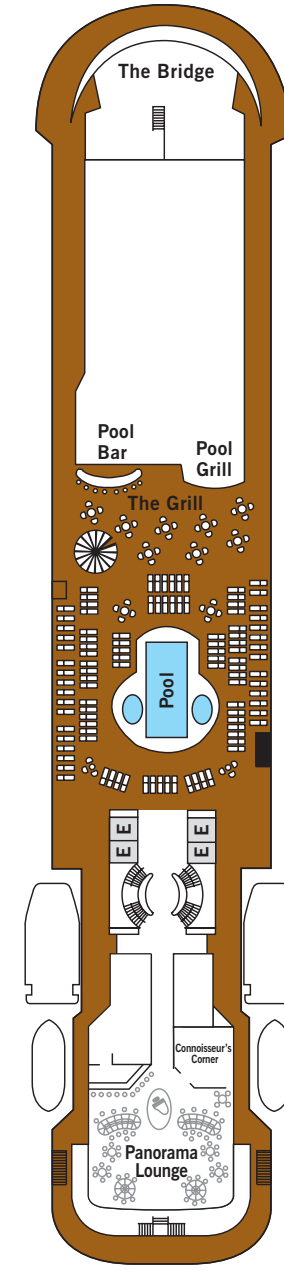

SILVER CLOUD

DECK 3
Changing Room
Medical Centre

DECK 4
The Restaurant
La Dame
Laundrette

DECK 5
Dolce Vita
Boutique
Photo Studio

DECK 6
Explorer Lounge
Fitness Centre
Reception/Guest Relations
Expedition Office

DECK 7
La Terrazza
Zagara Beauty Spa
Library

DECK 8
The Bridge
Pool
Pool Bar
The Grill
Panorama Lounge
Connoisseur's Corner

DECK 9
Tor's Observation Lounge
Jogging Track

SUITE CATEGORIES

- Owner's Suite ●
- Grand Suite ●
- Royal Suite ●
- Silver Suite ●
- Medallion Suite ●
- Deluxe Veranda Suite ●
- Veranda Suite ●
- Vista Suite ●

SPECIFICATIONS

- Crew 212
- Build 1994
- Guests 240 in Polar waters
- Officers European
- Tonnage 17,400
- Length 514.14 Feet/156.7 Metres
- Width 70.62 Feet/21.5 Metres
- Speed 18 Knots
- Passenger Decks 7
- Connecting Suites ⇕
- 3rd Guest Capacity ▲
- Bath/Shower Combination ⚿
- Bath & Separate Shower ⚿
- Disabled Suites ♿
- 449, 451
- Refurbished 2017
- Registry Bahamas
- Ice-class Rating 1C

Deck plans are for illustration purposes only and may be subject to change.

Suite diagrams shown are for illustration purposes only and may vary from actual square footage. Please refer to suite specifications for square footage.