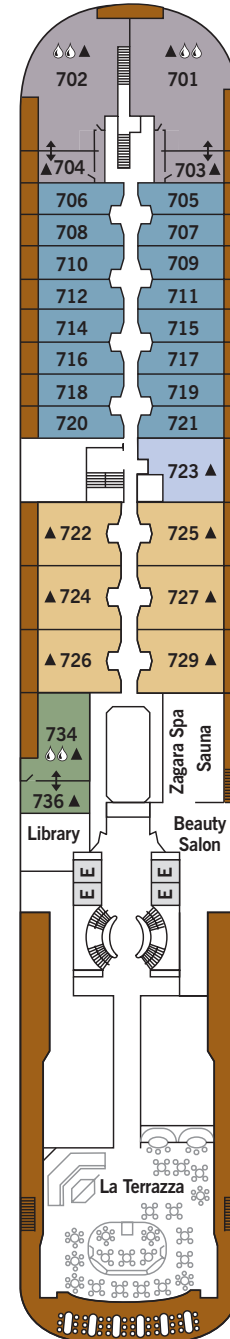

SILVER CLOUD

DECK 3
Changing Room
Medical Centre

DECK 4
The Restaurant
La Dame
Laundrette

DECK 5
Dolce Vita
Boutique
Photo Studio

DECK 6
Explorer Lounge
Fitness Centre
Reception/Guest Relations
Expedition Office

DECK 7
La Terrazza
Zagara Beauty Spa
Library

DECK 8
The Bridge
Pool
Pool Bar
The Grill
Panorama Lounge
Connoisseur's Corner

DECK 9
Tor's Observation Lounge
Jogging Track

SUITE CATEGORIES

- Owner's Suite ●
- Grand Suite ●
- Royal Suite ●
- Silver Suite ●
- Medallion Suite ●
- Deluxe Veranda Suite ●
- Veranda Suite ●
- Vista Suite ●

SPECIFICATIONS

- Crew 212
- Build 1994
- Guests 240 in Polar waters
- Officers European
- Tonnage 17,400
- Length 514.14 Feet/156.7 Metres
- Width 70.62 Feet/21.5 Metres
- Speed 18 Knots
- Passenger Decks 7
- Connecting Suites ⇕
- 3rd Guest Capacity ▲
- Bath/Shower Combination ⚿
- Bath & Separate Shower ⚿
- Disabled Suites ♿
- 449, 451
- Refurbished 2017
- Registry Bahamas
- Ice-class Rating 1C

Deck plans are for illustration purposes only and may be subject to change.

Suite diagrams shown are for illustration purposes only and may vary from actual square footage. Please refer to suite specifications for square footage.