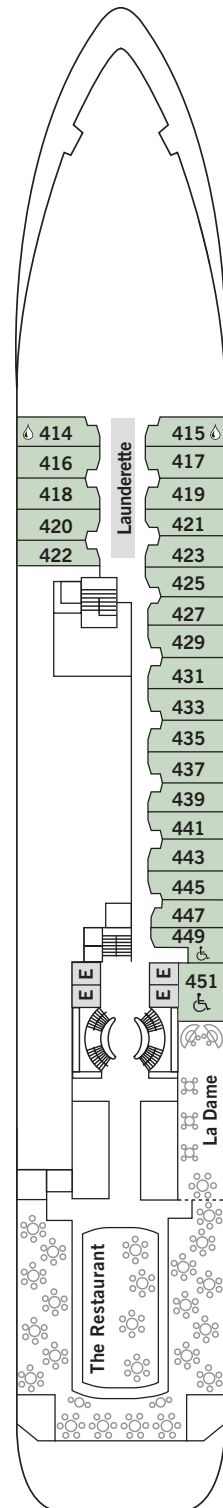

SILVER CLOUD

DECK 3
Changing Room
Medical Centre

DECK 4
The Restaurant
La Dame
Laundrette

DECK 5
Dolce Vita
Boutique
Photo Studio

DECK 6
Explorer Lounge
Fitness Centre
Reception/Guest Relations
Expedition Office

DECK 7
La Terrazza
Zagara Beauty Spa
Library

DECK 8
The Bridge
Pool
Pool Bar
The Grill
Panorama Lounge
Connoisseur's Corner

DECK 9
Tor's Observation Lounge
Jogging Track

SUITE CATEGORIES

- Owner's Suite ●
- Grand Suite ●
- Royal Suite ●
- Silver Suite ●
- Medallion Suite ●
- Deluxe Veranda Suite ●
- Veranda Suite ●
- Vista Suite ●

SPECIFICATIONS

- Crew 212
- Build 1994
- Guests 240 in Polar waters
- Officers European
- Tonnage 17,400
- Length 514.14 Feet/156.7 Metres
- Width 70.62 Feet/21.5 Metres
- Speed 18 Knots
- Passenger Decks 7
- Connecting Suites ⇕
- 3rd Guest Capacity ▲
- Bath/Shower Combination ⚿
- Bath & Separate Shower ⚿
- Disabled Suites ♿
- 449, 451
- Refurbished 2017
- Registry Bahamas
- Ice-class Rating 1C

Deck plans are for illustration purposes only and may be subject to change.

Suite diagrams shown are for illustration purposes only and may vary from actual square footage. Please refer to suite specifications for square footage.