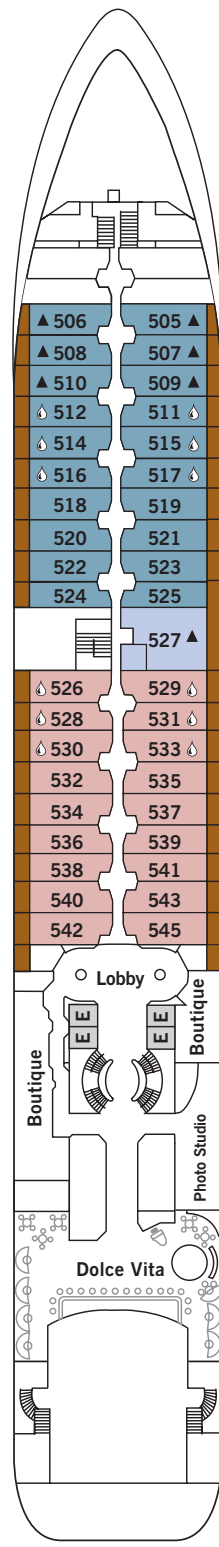

SILVER CLOUD

DECK 3
Changing Room
Medical Centre

DECK 4
The Restaurant
La Dame
Laundrette

DECK 5
Dolce Vita
Boutique
Photo Studio

DECK 6
Explorer Lounge
Fitness Centre
Reception/Guest Relations
Expedition Office

DECK 7
La Terrazza
Zagara Beauty Spa
Library

DECK 8
The Bridge
Pool
Pool Bar
The Grill
Panorama Lounge
Connoisseur's Corner

DECK 9
Tor's Observation Lounge
Jogging Track

SUITE CATEGORIES

- Owner's Suite ●
- Grand Suite ●
- Royal Suite ●
- Silver Suite ●
- Medallion Suite ●
- Deluxe Veranda Suite ●
- Veranda Suite ●
- Vista Suite ●

SPECIFICATIONS

- Crew 212
- Build 1994
- Guests 240 in Polar waters
- Officers European
- Tonnage 17,400
- Length 514.14 Feet/156.7 Metres
- Width 70.62 Feet/21.5 Metres
- Speed 18 Knots
- Passenger Decks 7
- Connecting Suites ⇕
- 3rd Guest Capacity ▲
- Bath/Shower Combination ⚿
- Bath & Separate Shower ⚿
- Disabled Suites ♿
- 449, 451
- Refurbished 2017
- Registry Bahamas
- Ice-class Rating 1C

Deck plans are for illustration purposes only and may be subject to change.

Suite diagrams shown are for illustration purposes only and may vary from actual square footage. Please refer to suite specifications for square footage.