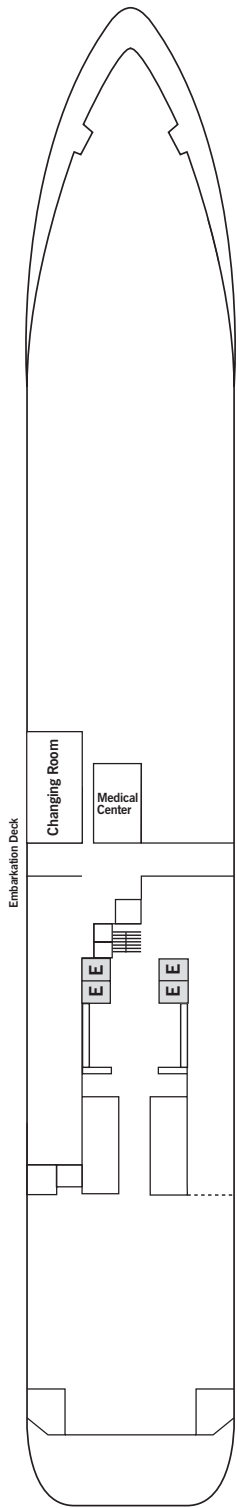

SILVER CLOUD

DECK 3
Changing Room
Medical Centre

DECK 4
The Restaurant
La Dame
Laundrette

DECK 5
Dolce Vita
Boutique
Photo Studio

DECK 6
Explorer Lounge
Fitness Centre
Reception/Guest Relations
Expedition Office

DECK 7
La Terrazza
Zagara Beauty Spa
Library

DECK 8
The Bridge
Pool
Pool Bar
The Grill
Panorama Lounge
Connoisseur's Corner

DECK 9
Tor's Observation Lounge
Jogging Track

SUITE CATEGORIES

- Owner's Suite ●
- Grand Suite ●
- Royal Suite ●
- Silver Suite ●
- Medallion Suite ●
- Deluxe Veranda Suite ●
- Veranda Suite ●
- Vista Suite ●

SPECIFICATIONS

- Crew 212
- Build 1994
- Guests 240 in Polar waters
- Officers European
- Tonnage 17,400
- Length 514.14 Feet/156.7 Metres
- Width 70.62 Feet/21.5 Metres
- Speed 18 Knots
- Passenger Decks 7
- Connecting Suites ⇕
- 3rd Guest Capacity ▲
- Bath/Shower Combination ⚿
- Bath & Separate Shower ⚿
- Disabled Suites ♿
- 449, 451
- Refurbished 2017
- Registry Bahamas
- Ice-class Rating 1C

Deck plans are for illustration purposes only and may be subject to change.

Suite diagrams shown are for illustration purposes only and may vary from actual square footage. Please refer to suite specifications for square footage.