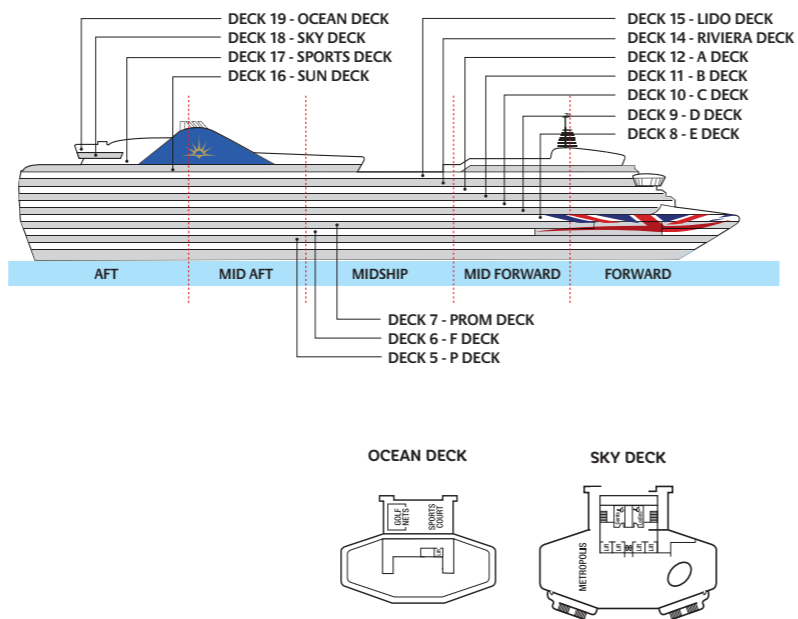

Ventura Deck plans

116,017 tons
Entered service in 2008
Normal operating capacity: 3,078 guests and 1,205 crew

Penthouse Suite with Bath/Shower

A1 A Deck

Suite with Bath/Shower

B2 Riviera Deck
B4 A, C & D Deck
B5 Lido & E Deck
BE D Deck

Superior Deluxe Balcony with Bath/Shower

DA **DB** **DD** D Deck
DE D & E Deck

Balcony with Shower

HA A, B & C Deck
HB A, B, C & Riviera Deck
HC Lido & Riviera Deck
HD A, B, C & D Deck
HE A, B, C, E & Riviera Deck
HF Lido & Riviera Deck

Outside with Shower

LB E Deck
LC P Deck
LE E & Riviera Deck
LF P Deck

Outside (Part Obstructed View) with Shower

MB **MC** **ME** E Deck
MF Lido & E Deck

Outside (Obstructed View) with Shower

NB **NC** **NF** E Deck