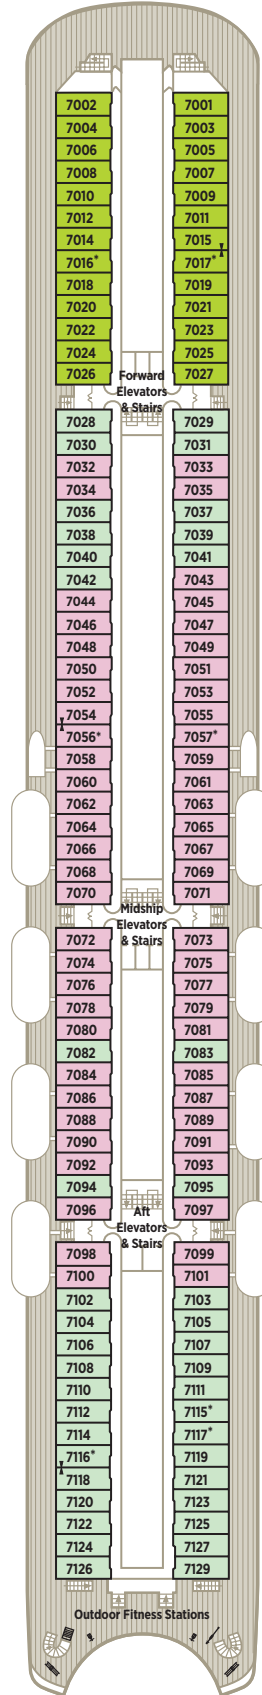

# CRYSTAL SYMPHONY DECK PLANS

- CP** Crystal Penthouse with Verandah
- PS** Penthouse Suite with Verandah
- PH** Penthouse with Verandah
- A1** Deck 9 Deluxe Stateroom with Verandah
- A2** Deck 9 Deluxe Stateroom with Verandah Slightly Limited View
- A3** Deck 9 Deluxe Stateroom with Verandah Forward
- B1** Deck 8 Deluxe Stateroom with Verandah
- B2** Deck 8 Deluxe Stateroom with Verandah Forward
- C1** Deck 7/8 Deluxe Stateroom with Large Picture Window
- C2** Deck 7 Deluxe Stateroom with Large Picture Window Forward
- D** Deck 5 Deluxe Stateroom with Large Picture Window
- E1** Deck 7/8 Deluxe Stateroom with Large Picture Window Limited View
- E2** Deck 8 Deluxe Stateroom with Large Picture Window Extremely Limited View

\* Third berth available; as well as in Penthouses (PS and PH) with the exception of those designed for guests with disabilities, 1002 and 1003. Note: Third berth waiver is required.

- Staterooms for guests with disabilities
- Connecting staterooms

SUN DECK 12

LIDO DECK 11

PENTHOUSE DECK 10

SEABREEZE DECK 9

HORIZON DECK 8

PROMENADE DECK 7

TIFFANY DECK 6

CRYSTAL DECK 5