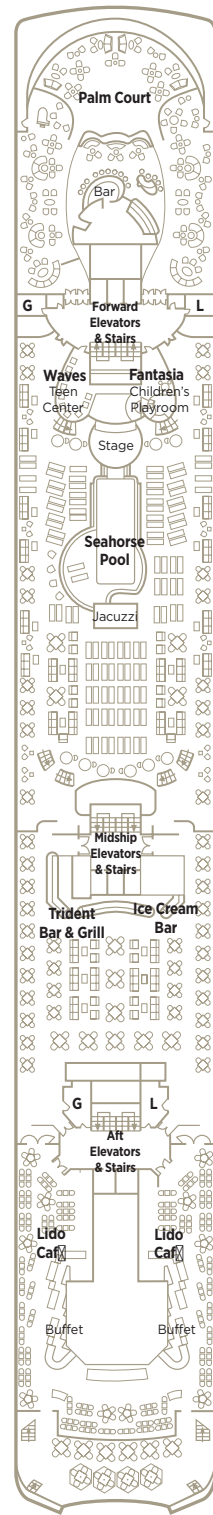

# CRYSTAL SYMPHONY DECK PLANS

- CP** Crystal Penthouse with Verandah
- PS** Penthouse Suite with Verandah
- PH** Penthouse with Verandah
- A1** Deck 9 Deluxe Stateroom with Verandah
- A2** Deck 9 Deluxe Stateroom with Verandah Slightly Limited View
- A3** Deck 9 Deluxe Stateroom with Verandah Forward
- B1** Deck 8 Deluxe Stateroom with Verandah
- B2** Deck 8 Deluxe Stateroom with Verandah Forward
- C1** Deck 7/8 Deluxe Stateroom with Large Picture Window
- C2** Deck 7 Deluxe Stateroom with Large Picture Window Forward
- D** Deck 5 Deluxe Stateroom with Large Picture Window
- E1** Deck 7/8 Deluxe Stateroom with Large Picture Window Limited View
- E2** Deck 8 Deluxe Stateroom with Large Picture Window Extremely Limited View

\* Third berth available; as well as in Penthouses (PS and PH) with the exception of those designed for guests with disabilities, 1002 and 1003. Note: Third berth waiver is required.

- Staterooms for guests with disabilities
- Connecting staterooms

SUN DECK 12

LIDO DECK 11

PENTHOUSE DECK 10

SEABREEZE DECK 9

HORIZON DECK 8

PROMENADE DECK 7

TIFFANY DECK 6

CRYSTAL DECK 5