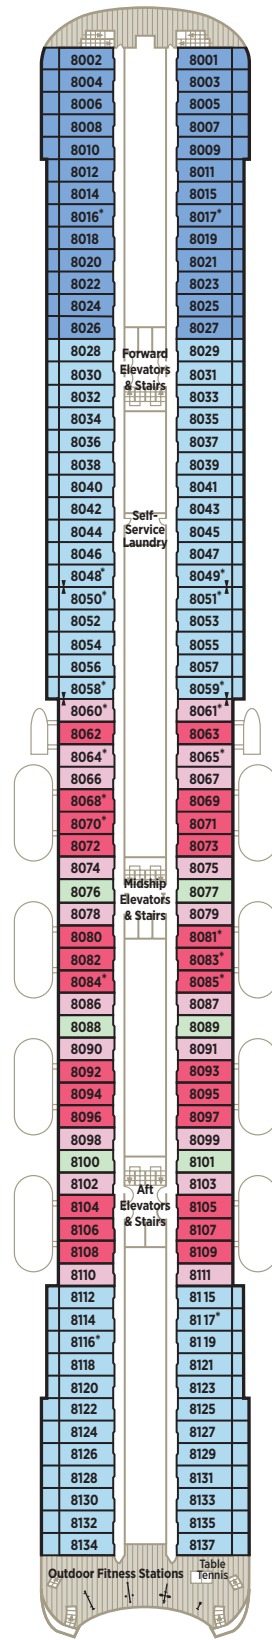

# CRYSTAL SYMPHONY DECK PLANS

- CP** Crystal Penthouse with Verandah
- PS** Penthouse Suite with Verandah
- PH** Penthouse with Verandah
- A1** Deck 9 Deluxe Stateroom with Verandah
- A2** Deck 9 Deluxe Stateroom with Verandah Slightly Limited View
- A3** Deck 9 Deluxe Stateroom with Verandah Forward
- B1** Deck 8 Deluxe Stateroom with Verandah
- B2** Deck 8 Deluxe Stateroom with Verandah Forward
- C1** Deck 7/8 Deluxe Stateroom with Large Picture Window
- C2** Deck 7 Deluxe Stateroom with Large Picture Window Forward
- D** Deck 5 Deluxe Stateroom with Large Picture Window
- E1** Deck 7/8 Deluxe Stateroom with Large Picture Window Limited View
- E2** Deck 8 Deluxe Stateroom with Large Picture Window Extremely Limited View

\* Third berth available; as well as in Penthouses (PS and PH) with the exception of those designed for guests with disabilities, 1002 and 1003. Note: Third berth waiver is required.

- Staterooms for guests with disabilities
- Connecting staterooms

SUN DECK 12

LIDO DECK 11

PENTHOUSE DECK 10

SEABREEZE DECK 9

HORIZON DECK 8

PROMENADE DECK 7

TIFFANY DECK 6

CRYSTAL DECK 5