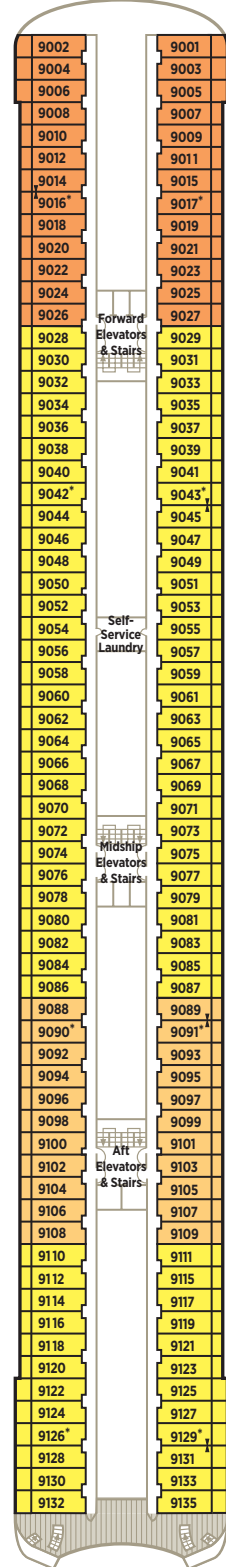

# CRYSTAL SYMPHONY DECK PLANS

- CP** Crystal Penthouse with Verandah
- PS** Penthouse Suite with Verandah
- PH** Penthouse with Verandah
- A1** Deck 9 Deluxe Stateroom with Verandah
- A2** Deck 9 Deluxe Stateroom with Verandah Slightly Limited View
- A3** Deck 9 Deluxe Stateroom with Verandah Forward
- B1** Deck 8 Deluxe Stateroom with Verandah
- B2** Deck 8 Deluxe Stateroom with Verandah Forward
- C1** Deck 7/8 Deluxe Stateroom with Large Picture Window
- C2** Deck 7 Deluxe Stateroom with Large Picture Window Forward
- D** Deck 5 Deluxe Stateroom with Large Picture Window
- E1** Deck 7/8 Deluxe Stateroom with Large Picture Window Limited View
- E2** Deck 8 Deluxe Stateroom with Large Picture Window Extremely Limited View

\* Third berth available; as well as in Penthouses (PS and PH) with the exception of those designed for guests with disabilities, 1002 and 1003. Note: Third berth waiver is required.

- Staterooms for guests with disabilities
- Connecting staterooms

SUN DECK 12

LIDO DECK 11

PENTHOUSE DECK 10

SEABREEZE DECK 9

HORIZON DECK 8

PROMENADE DECK 7

TIFFANY DECK 6

CRYSTAL DECK 5