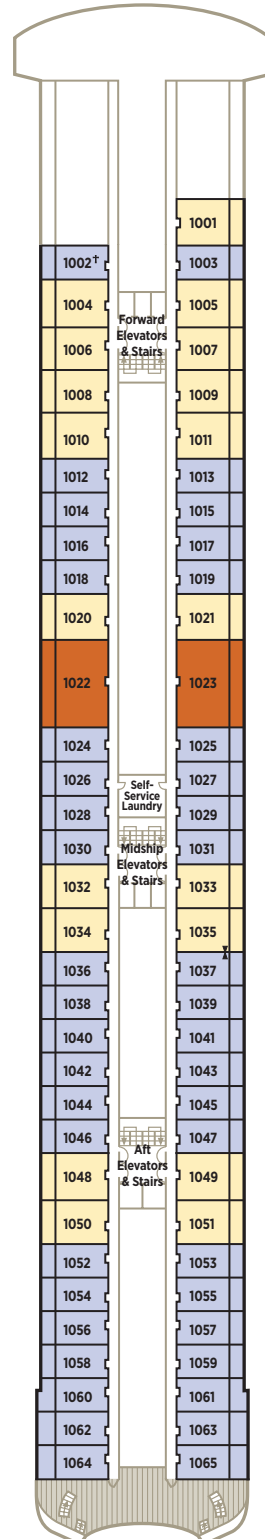

# CRYSTAL SYMPHONY DECK PLANS

- CP** Crystal Penthouse with Verandah
- PS** Penthouse Suite with Verandah
- PH** Penthouse with Verandah
- A1** Deck 9 Deluxe Stateroom with Verandah
- A2** Deck 9 Deluxe Stateroom with Verandah Slightly Limited View
- A3** Deck 9 Deluxe Stateroom with Verandah Forward
- B1** Deck 8 Deluxe Stateroom with Verandah
- B2** Deck 8 Deluxe Stateroom with Verandah Forward
- C1** Deck 7/8 Deluxe Stateroom with Large Picture Window
- C2** Deck 7 Deluxe Stateroom with Large Picture Window Forward
- D** Deck 5 Deluxe Stateroom with Large Picture Window
- E1** Deck 7/8 Deluxe Stateroom with Large Picture Window Limited View
- E2** Deck 8 Deluxe Stateroom with Large Picture Window Extremely Limited View

\* Third berth available; as well as in Penthouses (PS and PH) with the exception of those designed for guests with disabilities, 1002 and 1003. Note: Third berth waiver is required.

- Staterooms for guests with disabilities
- Connecting staterooms

SUN DECK 12

LIDO DECK 11

PENTHOUSE DECK 10

SEABREEZE DECK 9

HORIZON DECK 8

PROMENADE DECK 7

TIFFANY DECK 6

CRYSTAL DECK 5