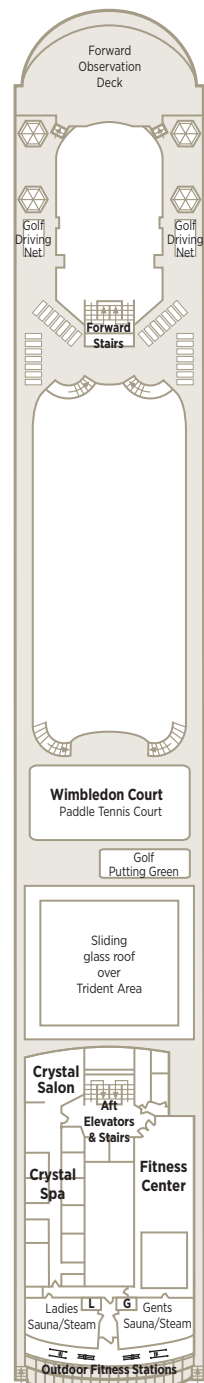

# CRYSTAL SYMPHONY DECK PLANS

- CP** Crystal Penthouse with Verandah
- PS** Penthouse Suite with Verandah
- PH** Penthouse with Verandah
- A1** Deck 9 Deluxe Stateroom with Verandah
- A2** Deck 9 Deluxe Stateroom with Verandah Slightly Limited View
- A3** Deck 9 Deluxe Stateroom with Verandah Forward
- B1** Deck 8 Deluxe Stateroom with Verandah
- B2** Deck 8 Deluxe Stateroom with Verandah Forward
- C1** Deck 7/8 Deluxe Stateroom with Large Picture Window
- C2** Deck 7 Deluxe Stateroom with Large Picture Window Forward
- D** Deck 5 Deluxe Stateroom with Large Picture Window
- E1** Deck 7/8 Deluxe Stateroom with Large Picture Window Limited View
- E2** Deck 8 Deluxe Stateroom with Large Picture Window Extremely Limited View

\* Third berth available; as well as in Penthouses (PS and PH) with the exception of those designed for guests with disabilities, 1002 and 1003. Note: Third berth waiver is required.

- Staterooms for guests with disabilities
- Connecting staterooms

SUN DECK 12

LIDO DECK 11

PENTHOUSE DECK 10

SEABREEZE DECK 9

HORIZON DECK 8

PROMENADE DECK 7

TIFFANY DECK 6

CRYSTAL DECK 5