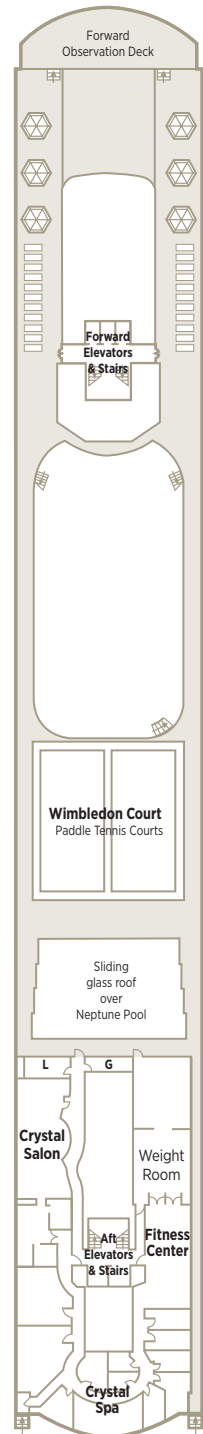

# CRYSTAL SERENITY DECK PLANS

- CP Crystal Penthouse with Verandah
- PS Penthouse Suite with Verandah
- PH Penthouse with Verandah
- P1 Deck 10 Deluxe Stateroom with Verandah
- P2 Deck 10 Deluxe Stateroom with Verandah Forward
- A1 Deck 9 Deluxe Stateroom with Verandah
- A2 Deck 9 Deluxe Stateroom with Verandah Forward
- B1 Deck 8 Deluxe Stateroom with Verandah
- B2 Deck 8 Deluxe Stateroom with Verandah Slightly Limited View
- B3 Deck 8 Deluxe Stateroom with Verandah Forward
- C1 Deck 7 Deluxe Stateroom with Large Picture Window
- C2 Deck 7 Deluxe Stateroom with Large Picture Window Slightly Limited View
- C3 Deck 7 Deluxe Stateroom with Large Picture Window Forward

\* Third berth available; as well as in Penthouses (PS and PH) with the exception of those designed for guests with disabilities, 10064 and 10065. Note: Third berth waiver is required.

† Staterooms for guests with disabilities

‡ Connecting staterooms

▲ Queen-bed configuration only

SUN DECK 13

LIDO DECK 12

PENTHOUSE DECK 11

PENTHOUSE DECK 10

SEABREEZE DECK 9

HORIZON DECK 8

PROMENADE DECK 7

TIFFANY DECK 6

CRYSTAL DECK 5