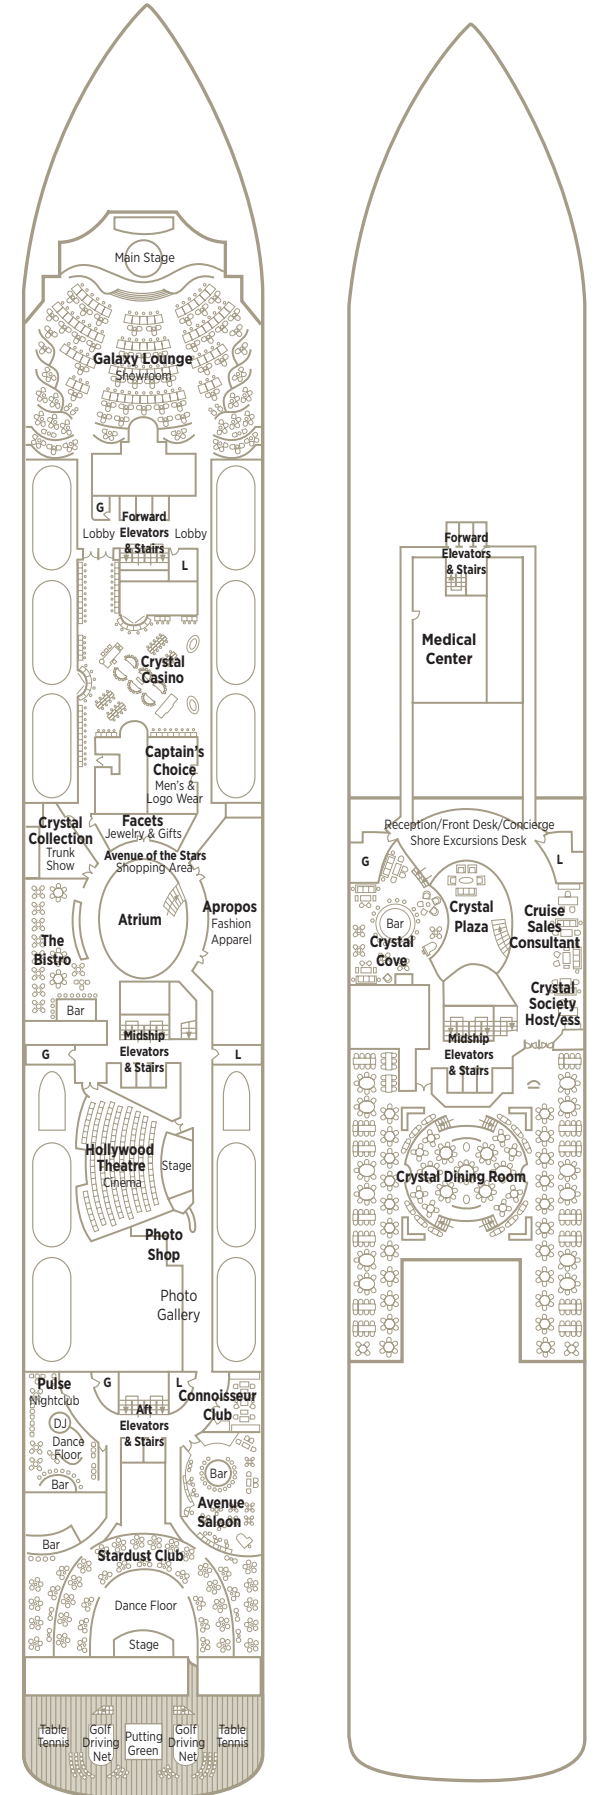

# CRYSTAL SERENITY DECK PLANS

- CP Crystal Penthouse with Verandah
- PS Penthouse Suite with Verandah
- PH Penthouse with Verandah
- P1 Deck 10 Deluxe Stateroom with Verandah
- P2 Deck 10 Deluxe Stateroom with Verandah Forward
- A1 Deck 9 Deluxe Stateroom with Verandah
- A2 Deck 9 Deluxe Stateroom with Verandah Forward
- B1 Deck 8 Deluxe Stateroom with Verandah
- B2 Deck 8 Deluxe Stateroom with Verandah Slightly Limited View
- B3 Deck 8 Deluxe Stateroom with Verandah Forward
- C1 Deck 7 Deluxe Stateroom with Large Picture Window
- C2 Deck 7 Deluxe Stateroom with Large Picture Window Slightly Limited View
- C3 Deck 7 Deluxe Stateroom with Large Picture Window Forward

\* Third berth available; as well as in Penthouses (PS and PH) with the exception of those designed for guests with disabilities, 10064 and 10065. Note: Third berth waiver is required.

† Staterooms for guests with disabilities

‡ Connecting staterooms

▲ Queen-bed configuration only

SUN DECK 13

LIDO DECK 12

PENTHOUSE DECK 11

PENTHOUSE DECK 10

SEABREEZE DECK 9

HORIZON DECK 8

PROMENADE DECK 7

TIFFANY DECK 6

CRYSTAL DECK 5