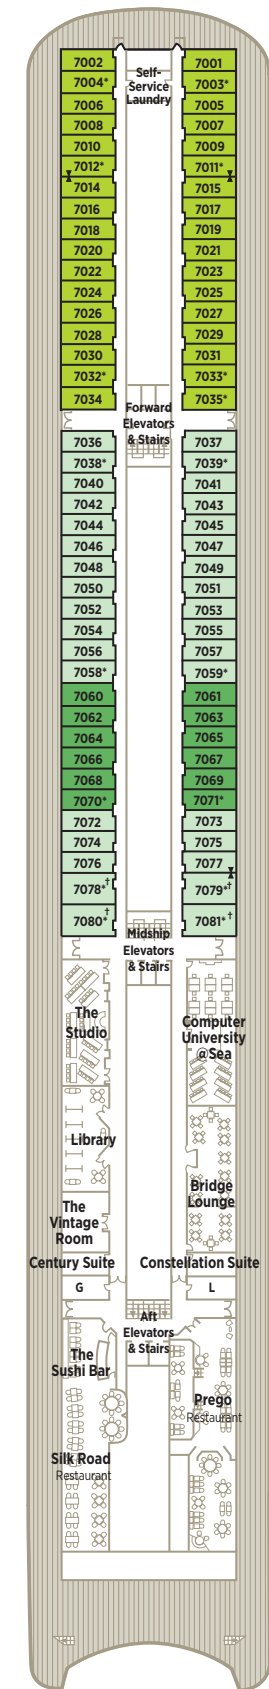

# CRYSTAL SERENITY DECK PLANS

- CP Crystal Penthouse with Verandah
- PS Penthouse Suite with Verandah
- PH Penthouse with Verandah
- P1 Deck 10 Deluxe Stateroom with Verandah
- P2 Deck 10 Deluxe Stateroom with Verandah Forward
- A1 Deck 9 Deluxe Stateroom with Verandah
- A2 Deck 9 Deluxe Stateroom with Verandah Forward
- B1 Deck 8 Deluxe Stateroom with Verandah
- B2 Deck 8 Deluxe Stateroom with Verandah Slightly Limited View
- B3 Deck 8 Deluxe Stateroom with Verandah Forward
- C1 Deck 7 Deluxe Stateroom with Large Picture Window
- C2 Deck 7 Deluxe Stateroom with Large Picture Window Slightly Limited View
- C3 Deck 7 Deluxe Stateroom with Large Picture Window Forward

\* Third berth available; as well as in Penthouses (PS and PH) with the exception of those designed for guests with disabilities, 10064 and 10065. Note: Third berth waiver is required.

† Staterooms for guests with disabilities

‡ Connecting staterooms

▲ Queen-bed configuration only

SUN DECK 13

LIDO DECK 12

PENTHOUSE DECK 11

PENTHOUSE DECK 10

SEABREEZE DECK 9

HORIZON DECK 8

PROMENADE DECK 7

TIFFANY DECK 6

CRYSTAL DECK 5