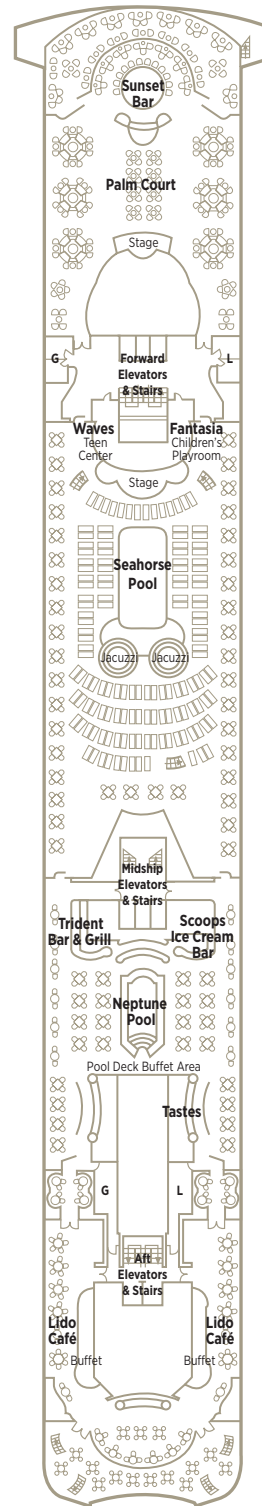

# CRYSTAL SERENITY DECK PLANS

- CP Crystal Penthouse with Verandah
- PS Penthouse Suite with Verandah
- PH Penthouse with Verandah
- P1 Deck 10 Deluxe Stateroom with Verandah
- P2 Deck 10 Deluxe Stateroom with Verandah Forward
- A1 Deck 9 Deluxe Stateroom with Verandah
- A2 Deck 9 Deluxe Stateroom with Verandah Forward
- B1 Deck 8 Deluxe Stateroom with Verandah
- B2 Deck 8 Deluxe Stateroom with Verandah Slightly Limited View
- B3 Deck 8 Deluxe Stateroom with Verandah Forward
- C1 Deck 7 Deluxe Stateroom with Large Picture Window
- C2 Deck 7 Deluxe Stateroom with Large Picture Window Slightly Limited View
- C3 Deck 7 Deluxe Stateroom with Large Picture Window Forward

\* Third berth available; as well as in Penthouses (PS and PH) with the exception of those designed for guests with disabilities, 10064 and 10065. Note: Third berth waiver is required.

† Staterooms for guests with disabilities

‡ Connecting staterooms

▲ Queen-bed configuration only

SUN DECK 13

LIDO DECK 12

PENTHOUSE DECK 11

PENTHOUSE DECK 10

SEABREEZE DECK 9

HORIZON DECK 8

PROMENADE DECK 7

TIFFANY DECK 6

CRYSTAL DECK 5