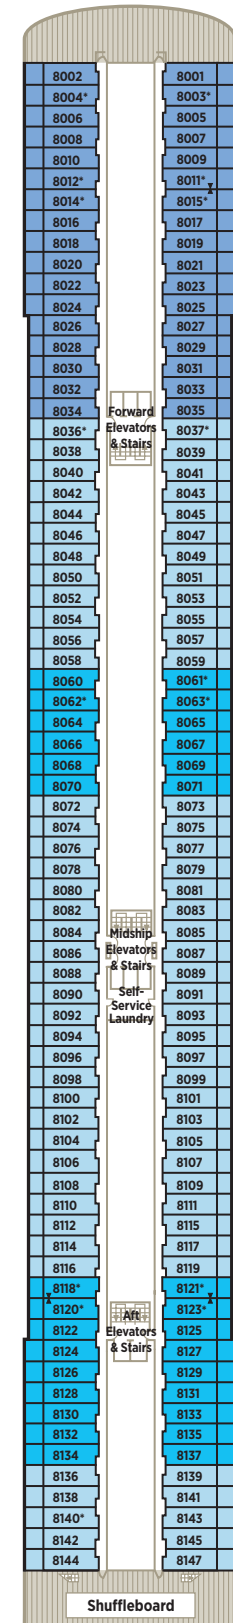

# CRYSTAL SERENITY DECK PLANS

- CP Crystal Penthouse with Verandah
- PS Penthouse Suite with Verandah
- PH Penthouse with Verandah
- P1 Deck 10 Deluxe Stateroom with Verandah
- P2 Deck 10 Deluxe Stateroom with Verandah Forward
- A1 Deck 9 Deluxe Stateroom with Verandah
- A2 Deck 9 Deluxe Stateroom with Verandah Forward
- B1 Deck 8 Deluxe Stateroom with Verandah
- B2 Deck 8 Deluxe Stateroom with Verandah Slightly Limited View
- B3 Deck 8 Deluxe Stateroom with Verandah Forward
- C1 Deck 7 Deluxe Stateroom with Large Picture Window
- C2 Deck 7 Deluxe Stateroom with Large Picture Window Slightly Limited View
- C3 Deck 7 Deluxe Stateroom with Large Picture Window Forward

\* Third berth available; as well as in Penthouses (PS and PH) with the exception of those designed for guests with disabilities, 10064 and 10065. Note: Third berth waiver is required.

† Staterooms for guests with disabilities

‡ Connecting staterooms

▲ Queen-bed configuration only

SUN DECK 13

LIDO DECK 12

PENTHOUSE DECK 11

PENTHOUSE DECK 10

SEABREEZE DECK 9

HORIZON DECK 8

PROMENADE DECK 7

TIFFANY DECK 6

CRYSTAL DECK 5