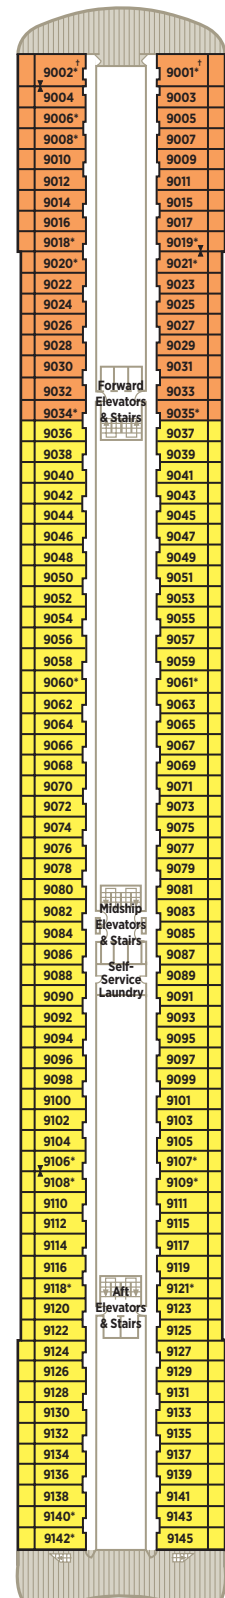

# CRYSTAL SERENITY DECK PLANS

- CP Crystal Penthouse with Verandah
- PS Penthouse Suite with Verandah
- PH Penthouse with Verandah
- P1 Deck 10 Deluxe Stateroom with Verandah
- P2 Deck 10 Deluxe Stateroom with Verandah Forward
- A1 Deck 9 Deluxe Stateroom with Verandah
- A2 Deck 9 Deluxe Stateroom with Verandah Forward
- B1 Deck 8 Deluxe Stateroom with Verandah
- B2 Deck 8 Deluxe Stateroom with Verandah Slightly Limited View
- B3 Deck 8 Deluxe Stateroom with Verandah Forward
- C1 Deck 7 Deluxe Stateroom with Large Picture Window
- C2 Deck 7 Deluxe Stateroom with Large Picture Window Slightly Limited View
- C3 Deck 7 Deluxe Stateroom with Large Picture Window Forward

\* Third berth available; as well as in Penthouses (PS and PH) with the exception of those designed for guests with disabilities, 10064 and 10065. Note: Third berth waiver is required.

† Staterooms for guests with disabilities

‡ Connecting staterooms

▲ Queen-bed configuration only

SUN DECK 13

LIDO DECK 12

PENTHOUSE DECK 11

PENTHOUSE DECK 10

SEABREEZE DECK 9

HORIZON DECK 8

PROMENADE DECK 7

TIFFANY DECK 6

CRYSTAL DECK 5