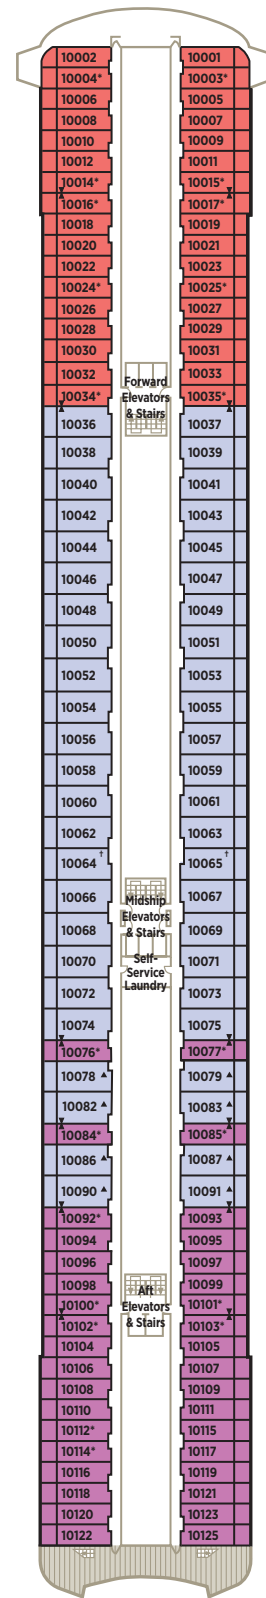

# CRYSTAL SERENITY DECK PLANS

- CP Crystal Penthouse with Verandah
- PS Penthouse Suite with Verandah
- PH Penthouse with Verandah
- P1 Deck 10 Deluxe Stateroom with Verandah
- P2 Deck 10 Deluxe Stateroom with Verandah Forward
- A1 Deck 9 Deluxe Stateroom with Verandah
- A2 Deck 9 Deluxe Stateroom with Verandah Forward
- B1 Deck 8 Deluxe Stateroom with Verandah
- B2 Deck 8 Deluxe Stateroom with Verandah Slightly Limited View
- B3 Deck 8 Deluxe Stateroom with Verandah Forward
- C1 Deck 7 Deluxe Stateroom with Large Picture Window
- C2 Deck 7 Deluxe Stateroom with Large Picture Window Slightly Limited View
- C3 Deck 7 Deluxe Stateroom with Large Picture Window Forward

\* Third berth available; as well as in Penthouses (PS and PH) with the exception of those designed for guests with disabilities, 10064 and 10065. Note: Third berth waiver is required.

† Staterooms for guests with disabilities

‡ Connecting staterooms

▲ Queen-bed configuration only

SUN DECK 13

LIDO DECK 12

PENTHOUSE DECK 11

PENTHOUSE DECK 10

SEABREEZE DECK 9

HORIZON DECK 8

PROMENADE DECK 7

TIFFANY DECK 6

CRYSTAL DECK 5