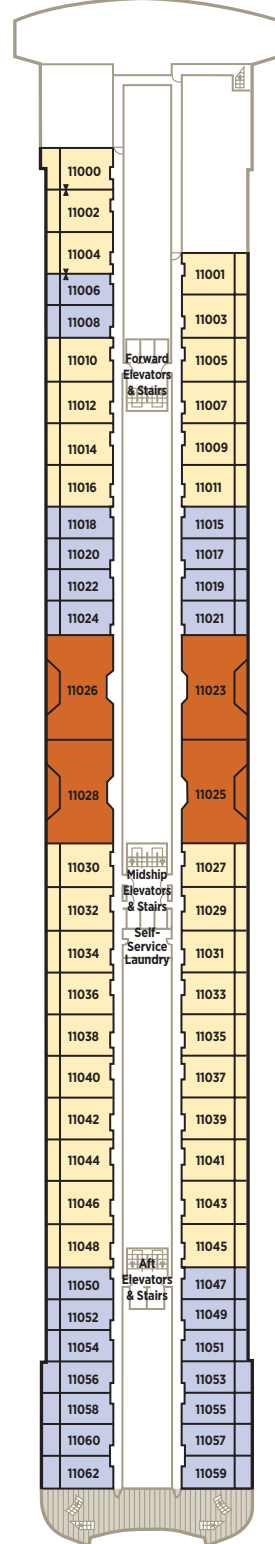

# CRYSTAL SERENITY DECK PLANS

- CP Crystal Penthouse with Verandah
- PS Penthouse Suite with Verandah
- PH Penthouse with Verandah
- P1 Deck 10 Deluxe Stateroom with Verandah
- P2 Deck 10 Deluxe Stateroom with Verandah Forward
- A1 Deck 9 Deluxe Stateroom with Verandah
- A2 Deck 9 Deluxe Stateroom with Verandah Forward
- B1 Deck 8 Deluxe Stateroom with Verandah
- B2 Deck 8 Deluxe Stateroom with Verandah Slightly Limited View
- B3 Deck 8 Deluxe Stateroom with Verandah Forward
- C1 Deck 7 Deluxe Stateroom with Large Picture Window
- C2 Deck 7 Deluxe Stateroom with Large Picture Window Slightly Limited View
- C3 Deck 7 Deluxe Stateroom with Large Picture Window Forward

\* Third berth available; as well as in Penthouses (PS and PH) with the exception of those designed for guests with disabilities, 10064 and 10065. Note: Third berth waiver is required.

† Staterooms for guests with disabilities

‡ Connecting staterooms

▲ Queen-bed configuration only

SUN DECK 13

LIDO DECK 12

PENTHOUSE DECK 11

PENTHOUSE DECK 10

SEABREEZE DECK 9

HORIZON DECK 8

PROMENADE DECK 7

TIFFANY DECK 6

CRYSTAL DECK 5