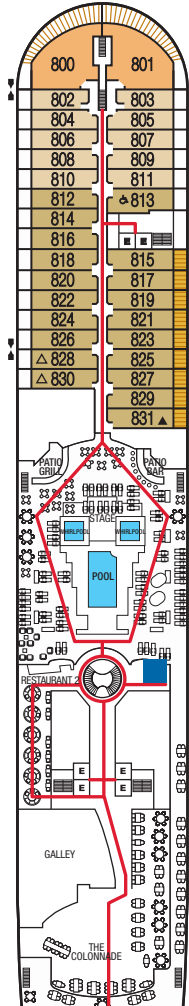

# SEABOURN QUEST

DECK 11

DECK 10

Access via  
stair lift on  
Deck 9

DECK 9

DECK 8

DECK 7

DECK 6

DECK 5

DECK 4

DECK 3

## SUITE CATEGORY

- GR
- OW
- PH
- V6
- V5
- V4
- V3
- V2
- V1
- A1
- A

— ACCESSIBLE ROUTE

### NOTES

— Access to/from outside decks may require assistance with doors and thresholds.

■ ACCESSIBLE RESTROOM

↓ CONNECTING SUITES

E ELEVATOR

♿ WHEELCHAIR

† SELF-SERVICE LAUNDERETTE

▲ THIRD GUEST CAPACITY SUITE  
(Seabourn Odyssey & Seabourn Quest only)