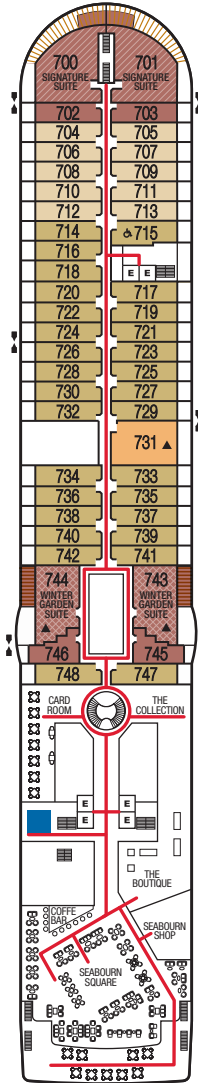

# SEABOURN QUEST

DECK 11

DECK 10

Access via  
stair lift on  
Deck 9

DECK 9

DECK 8

DECK 7

DECK 6

DECK 5

DECK 4

DECK 3

## SUITE CATEGORY

- GR
- OW
- PH
- V6
- V5
- V4
- V3
- V2
- V1
- A1
- A

— ACCESSIBLE ROUTE

### NOTES

— Access to/from outside decks may require assistance with doors and thresholds.

■ ACCESSIBLE RESTROOM

↓ CONNECTING SUITES

E ELEVATOR

♿ WHEELCHAIR

† SELF-SERVICE LAUNDERETTE

▲ THIRD GUEST CAPACITY SUITE  
(Seabourn Odyssey & Seabourn Quest only)