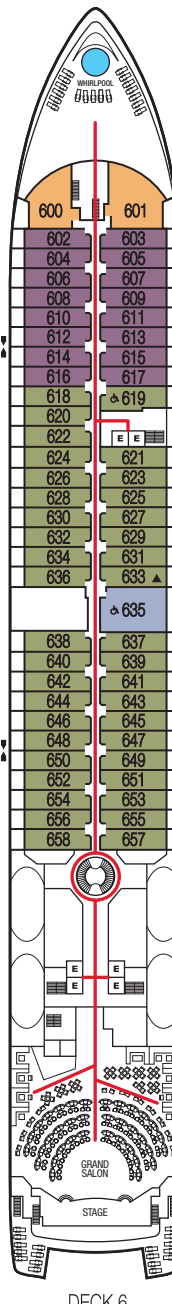

# SEABOURN QUEST

DECK 11

DECK 10

Access via  
stair lift on  
Deck 9

DECK 9

DECK 8

DECK 7

DECK 6

DECK 5

DECK 4

DECK 3

## SUITE CATEGORY

- GR
- OW
- PH
- V6
- V5
- V4
- V3
- V2
- V1
- A1
- A

— ACCESSIBLE ROUTE

### NOTES

— Access to/from outside decks may require assistance with doors and thresholds.

■ ACCESSIBLE RESTROOM

↓ CONNECTING SUITES

E ELEVATOR

♿ WHEELCHAIR

† SELF-SERVICE LAUNDERETTE

▲ THIRD GUEST CAPACITY SUITE  
(Seabourn Odyssey & Seabourn Quest only)