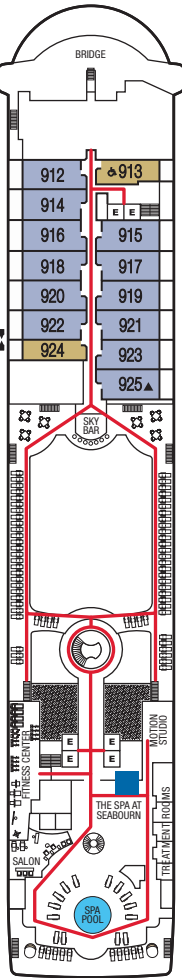

# SEABOURN QUEST

DECK 11

DECK 10

Access via  
stair lift on  
Deck 9

DECK 9

DECK 8

DECK 7

DECK 6

DECK 5

DECK 4

DECK 3

## SUITE CATEGORY

- GR
- OW
- PH
- V6
- V5
- V4
- V3
- V2
- V1
- A1
- A

— ACCESSIBLE ROUTE

### NOTES

— Access to/from outside decks may require assistance with doors and thresholds.

■ ACCESSIBLE RESTROOM

↓ CONNECTING SUITES

E ELEVATOR

♿ WHEELCHAIR

† SELF-SERVICE LAUNDERETTE

▲ THIRD GUEST CAPACITY SUITE  
(Seabourn Odyssey & Seabourn Quest only)