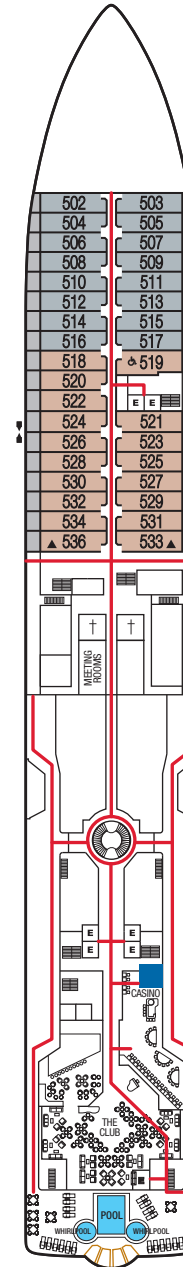

# SEABOURN QUEST

DECK 11

DECK 10

Access via  
stair lift on  
Deck 9

DECK 9

DECK 8

DECK 7

DECK 6

DECK 5

DECK 4

DECK 3

## SUITE CATEGORY

- GR
- OW
- PH
- V6
- V5
- V4
- V3
- V2
- V1
- A1
- A

— ACCESSIBLE ROUTE

### NOTES

— Access to/from outside decks may require assistance with doors and thresholds.

■ ACCESSIBLE RESTROOM

↓ CONNECTING SUITES

E ELEVATOR

♿ WHEELCHAIR

† SELF-SERVICE LAUNDERETTE

▲ THIRD GUEST CAPACITY SUITE  
(Seabourn Odyssey & Seabourn Quest only)