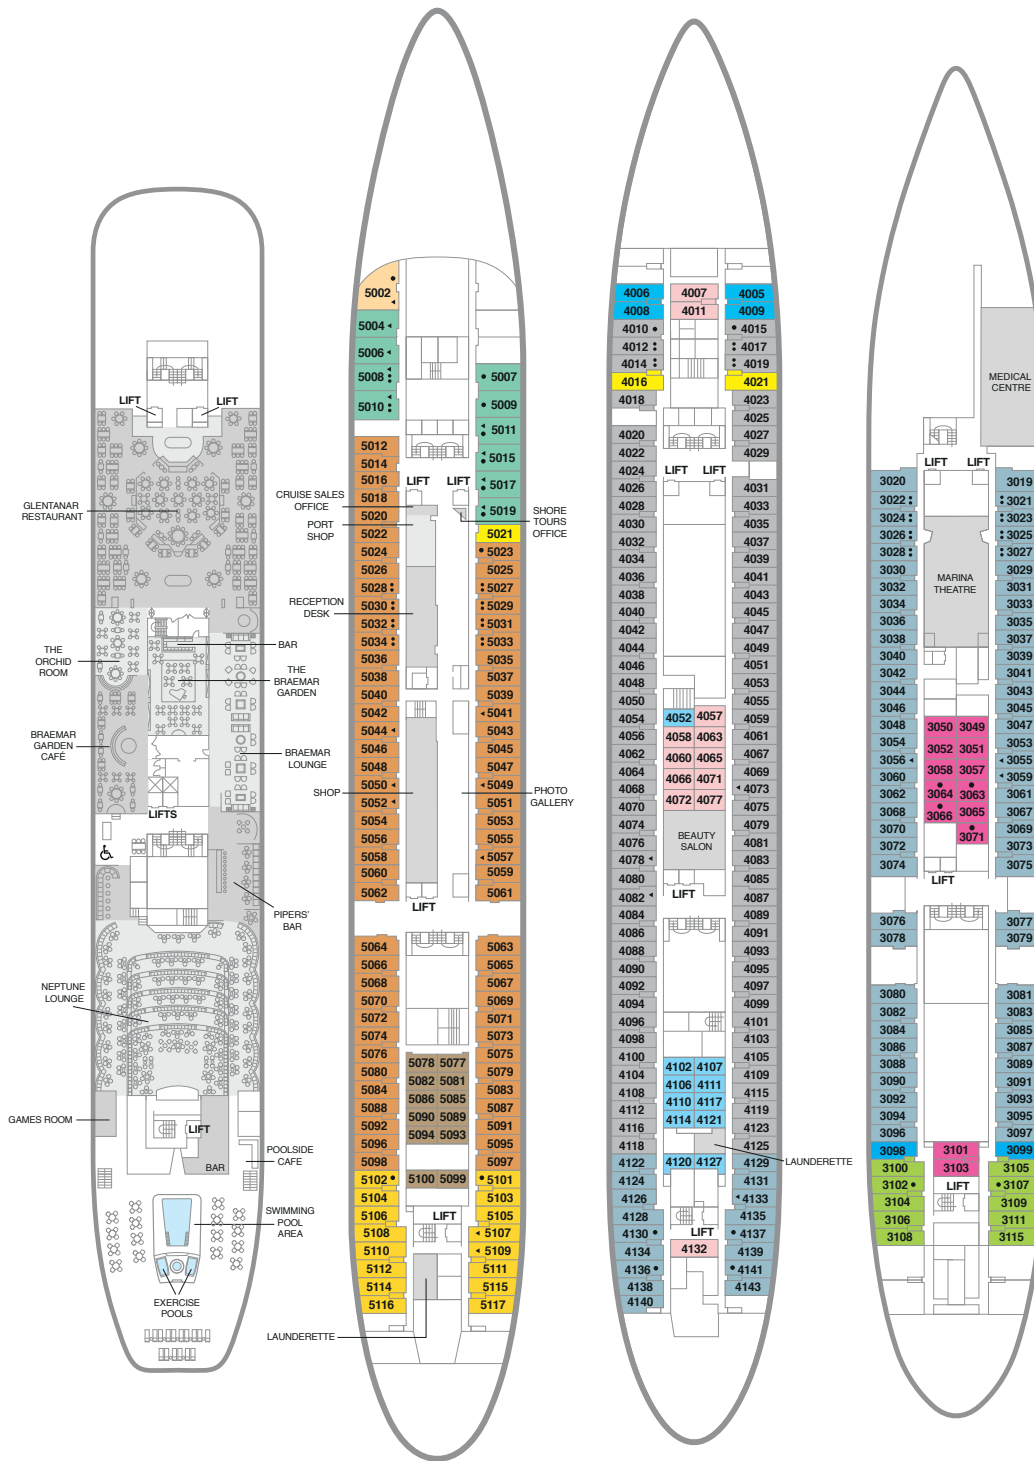

LOUNGE DECK 6

MAIN DECK 5

ATLANTIC DECK 4

MARINA DECK 3

SMOKING POLICY:

Please note that smoking is permitted on designated outdoor deck areas and on cabin balconies. Smoking is not permitted anywhere inside our ships.

BATHROOMS:

Cabin bathrooms on *Black Watch* are equipped with a shower. Where a bathtub is also specified the shower will usually be over the bath.

WHEELCHAIR ACCESSIBLE CABINS:

Cabins 7029, 7031, 7033 and 7035 have been equipped for use by disabled passengers. Full details are available on request.

CABINS SOLD FOR SOLE OCCUPANCY:

Sole occupancy of a cabin with two or more beds/berths is subject to availability at time of booking (prices on request).

NOTES:

All cabin grades are subject to availability.

Cabin layouts and colour schemes may vary across the ship. Balcony sizes vary and many are under cover (shaded).

All cabins between grades A-I allow for accommodation in pullman/ fixed or sofa beds (excluding 3rd or 4th share).

All A – I grade cabins with 3rd/4th beds: the 3rd/4th beds will be in bunk-bed style (folded away when not in use).

Suite accommodation may offer twin or double beds. Please, ask for specific details when making your reservation.

This information is correct and up-to-date at the time of going to print, but may be subject to change without prior notice. E&OE

I INSIDE CABIN

MARINA DECK *Approx 140 sqft*
Bathroom with shower, hairdryer, television.

JB SINGLE BALCONY SUITE

MARQUEE & BRIDGE DECKS
Slightly larger than J & K grade cabins
Balcony, bathroom with bathtub and/or shower, fridge, mini bar.

J SUPERIOR OUTSIDE SINGLE

BRIDGE DECK *Approx 150 sqft*
Balcony, bathroom with shower, hairdryer, television.

K SINGLE OUTSIDE CABIN

LIDO, MAIN & ATLANTIC DECKS *Approx 150 sqft*
Portholes, bathroom with bathtub and/ or shower, hairdryer, television.

L SINGLE OUTSIDE CABIN

ATLANTIC & MARINA DECKS *Approx 150 sqft*
Portholes, bathroom with shower, hairdryer, television.

M SINGLE INSIDE CABIN

MAIN DECK *Approx 140 sqft*
Bathroom with shower, hairdryer, television.