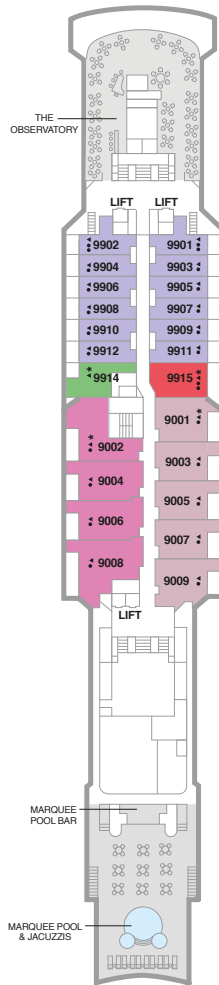

# BLACK WATCH DECK PLANS

## KEY TO SYMBOLS

- 4 BERTH CABIN
- 3 BERTH CABIN
- ◀ CABIN WITH BATHTUB
- \* CABIN WITH RESTRICTED VIEW
- CABIN WITH FULLY RESTRICTED VIEW
- ♿ ADAPTED FOR WHEELCHAIR USERS

SUN DECK 10

MARQUEE DECK 9

BRIDGE DECK 8

## CABIN DETAILS

### PS PREMIER SUITE

**MARQUEE DECK** *Approx 550 sqft*  
Bedroom and sitting room, floor to ceiling windows, bathroom with bathtub and shower, hairdryer, mini-bar, television, refrigerator, balcony.