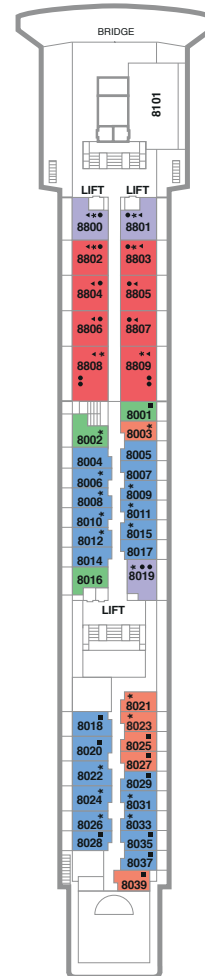

# BLACK WATCH DECK PLANS

## KEY TO SYMBOLS

- 4 BERTH CABIN
- 3 BERTH CABIN
- ◀ CABIN WITH BATHTUB
- \* CABIN WITH RESTRICTED VIEW
- CABIN WITH FULLY RESTRICTED VIEW
- ♿ ADAPTED FOR WHEELCHAIR USERS

SUN DECK 10

MARQUEE DECK 9

BRIDGE DECK 8

### PS PREMIER SUITE

**MARQUEE DECK** *Approx 550 sqft*  
Bedroom and sitting room, floor to ceiling windows, bathroom with bathtub and shower, hairdryer, mini-bar, television, refrigerator, balcony.

### MS MARQUEE SUITE

**MARQUEE DECK** *Approx 440 sqft*  
Bedroom and sitting room, floor to ceiling windows, bathroom with bathtub and shower, hairdryer, mini-bar, television, refrigerator, balcony.