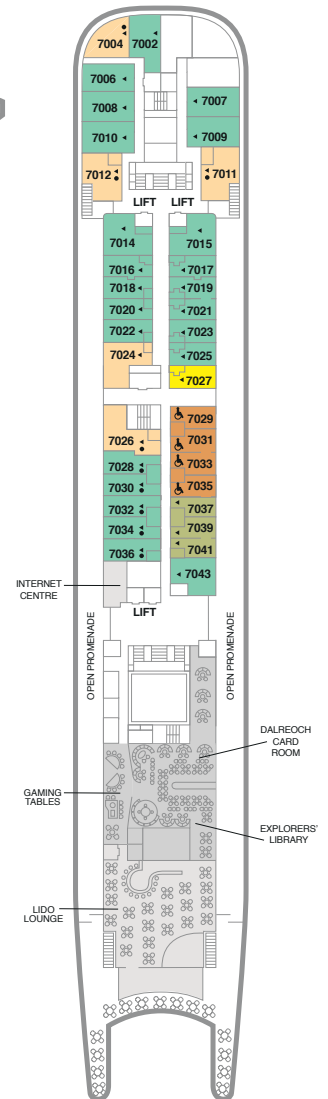

# BLACK WATCH DECK PLANS

## KEY TO SYMBOLS

- 4 BERTH CABIN
- 3 BERTH CABIN
- ◀ CABIN WITH BATHTUB
- \* CABIN WITH RESTRICTED VIEW
- CABIN WITH FULLY RESTRICTED VIEW
- ♿ ADAPTED FOR WHEELCHAIR USERS

SUN DECK 10

MARQUEE DECK 9

BRIDGE DECK 8

## CABIN DETAILS

### MS MARQUEE SUITE

**MARQUEE DECK** *Approx 440 sqft*  
Bedroom and sitting room, floor to ceiling windows, bathroom with bathtub and shower, hairdryer, mini-bar, television, refrigerator, balcony.