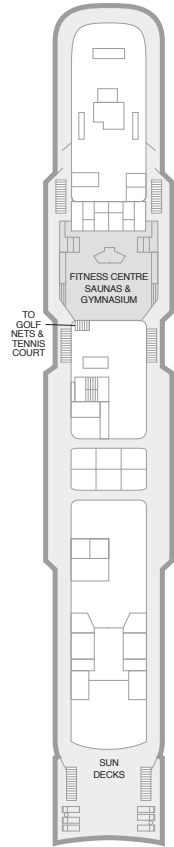

# BLACK WATCH DECK PLANS

## KEY TO SYMBOLS

- 4 BERTH CABIN
- 3 BERTH CABIN
- ◀ CABIN WITH BATHTUB
- \* CABIN WITH RESTRICTED VIEW
- CABIN WITH FULLY RESTRICTED VIEW
- ♿ ADAPTED FOR WHEELCHAIR USERS

SUN DECK 10

MARQUEE DECK 9

BRIDGE DECK 8

### PS PREMIER SUITE

**MARQUEE DECK** *Approx 550 sqft*  
Bedroom and sitting room, floor to ceiling windows, bathroom with bathtub and shower, hairdryer, mini-bar, television, refrigerator, balcony.

### MS MARQUEE SUITE

**MARQUEE DECK** *Approx 440 sqft*  
Bedroom and sitting room, floor to ceiling windows, bathroom with bathtub and shower, hairdryer, mini-bar, television, refrigerator, balcony.